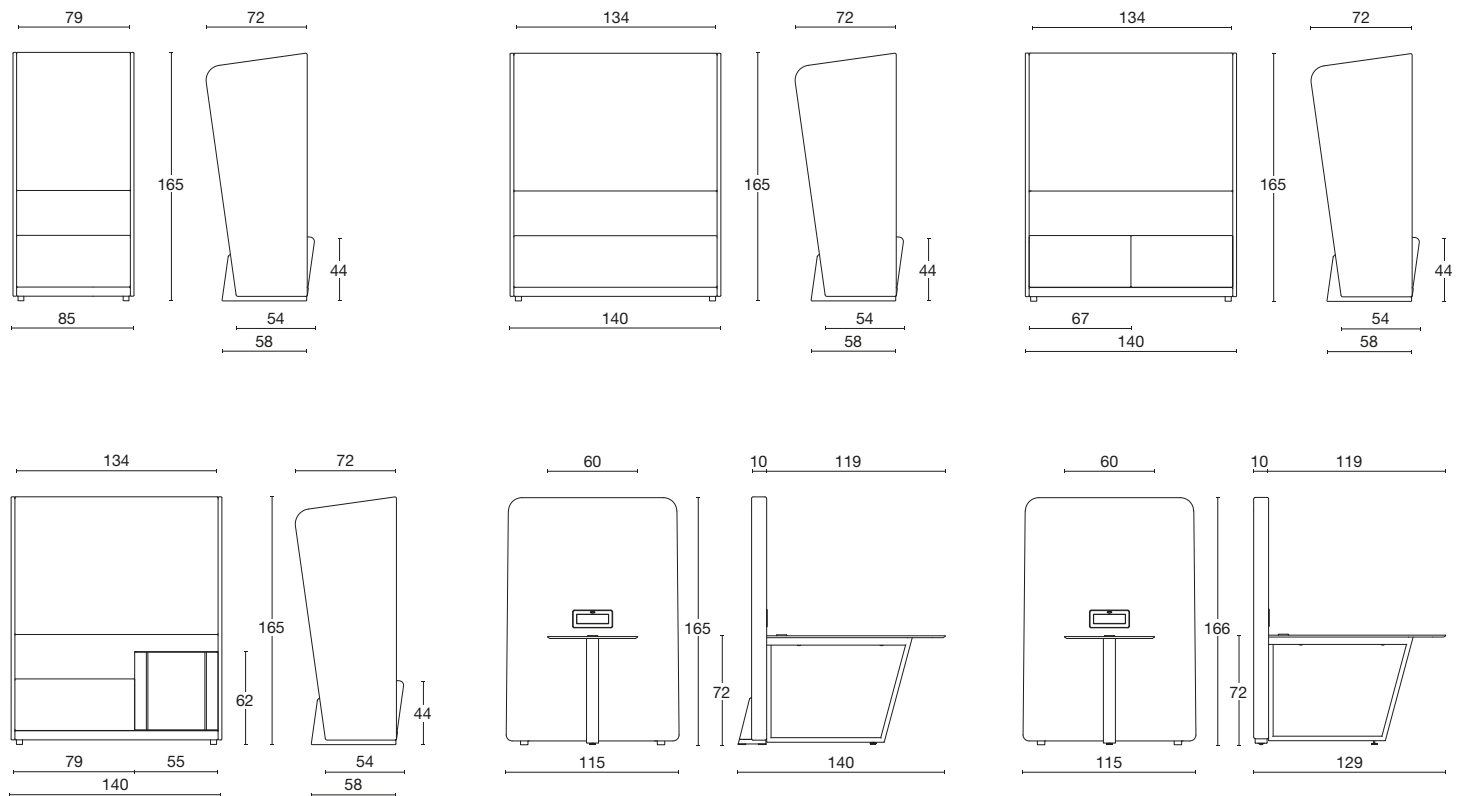

CIRCUIT MEDIA & PRIVE

Diemme Lab / 2018

Warranty: 5 YEARS

Sofa / Multimedia

Executive and presidential office chair, shell in multilayer beech wood, padded in polyurethane foam. Gaslift or knee-tilt mechanism. 5-star in aluminium on rubber and self-braking castors. Fixed armrests padded and upholstered. Available even the visitor version with chromed cantilever frame and fixed arms.

frame

upholstery

fabric	faux leather	faux leather	fabric	fabric	fabric	fabric	fabric	fabric	fabric	fabric	leather	leather	leather
Jet	Planet	Cube	Mirage	Era	Model	Ikon	Gorgeous	Wolin	Hestan	Blazer	Polo	Fiesta	Nuvola
15 colours	15 colours	15 colours	15 colours	15 colours	15 colours	14 colours	15 colours	9 colours	6 colours	12 colours	15 colours	9 colours	6 colours
Cat. F	Cat. F	Cat. G	Cat. G	Cat. S	Cat. S	Cat. Top	Cat. Extra	Cat. Extra	Cat. Extra	Cat. Extra	Cat. Fiesta		

Please refer to the materials folder for the fabric, leather and faux leather colour palette.